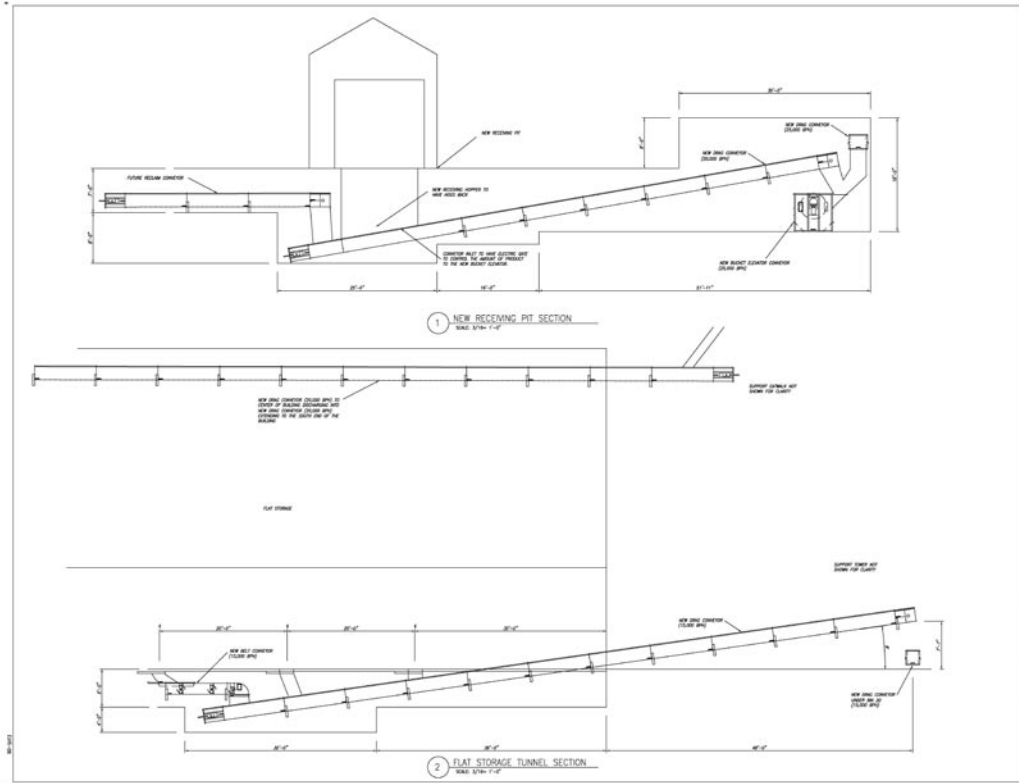

**Project Location:** Ames, Iowa

**Project Overview:** Facility Upgrade Layout and Design

- Supply owner with facility upgrade layout design drawings. Drawings given to contractors for bidding purpose.

**Project Services:**

- Site layout
- Preliminary Design
- Equipment Layout and Sizing

**Drawing Samples:**

Preliminary Layout Plan with equipment sizing.

Receiving pit elevation

3D Project layout Model