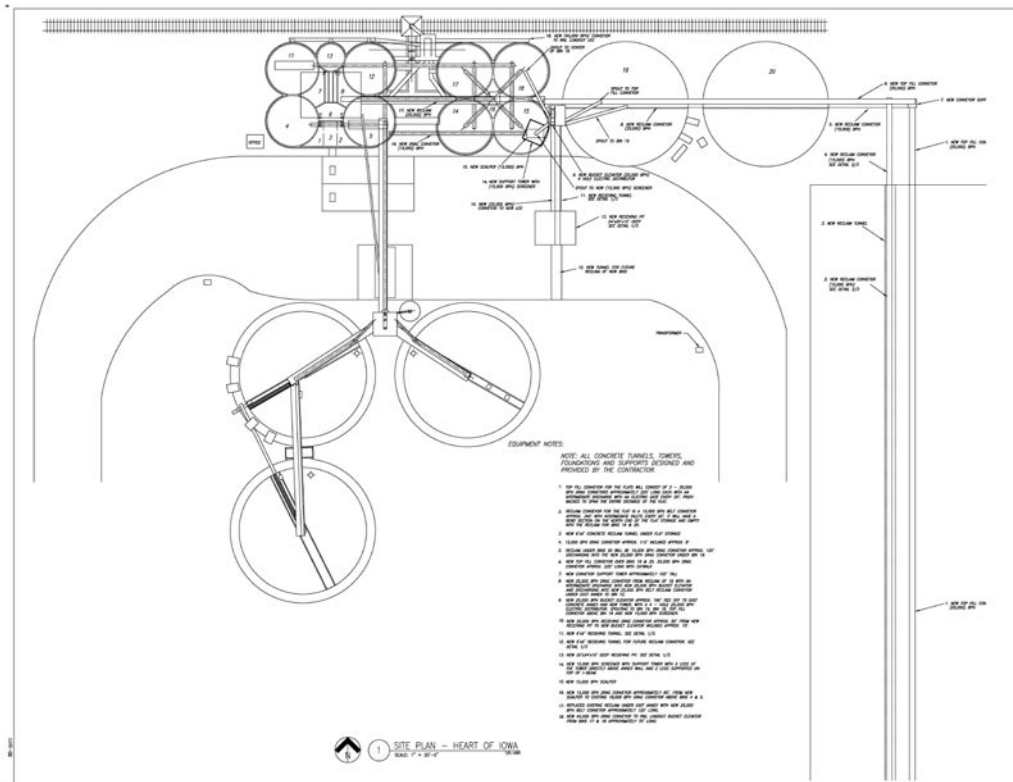

**Project Location:** Ames, Iowa

**Project Overview:** Facility Upgrade Layout and Design

- Supply owner with facility upgrade layout design drawings. Drawings given to contractors for bidding purpose.

**Project Services:**

- Site layout
- Preliminary Design
- Equipment Layout and Sizing

**Drawing Samples:**

Preliminary Layout Plan with equipment sizing.

Receiving pit elevation

3D Project layout Model